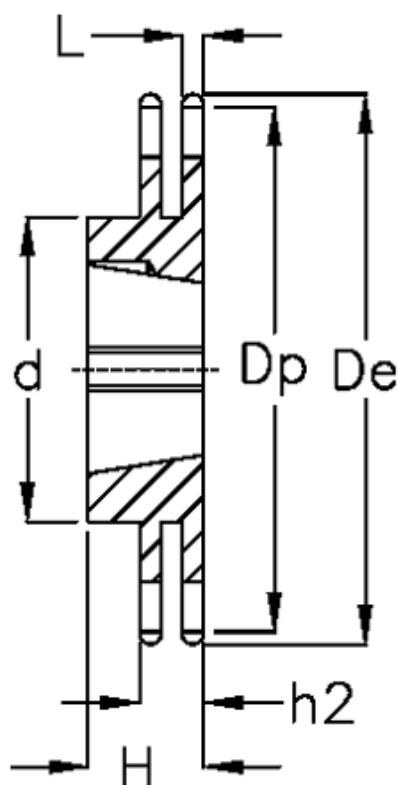

Article number: 616032008114

Description: Taperbored sprocket 16 B-2 Z=114 duplex  
for bushing 4040

## Measures

C = 2.5

d = 215

De = 934.3

Dp = 921.81

For bush = 4040

For chain size = 1" x 17,02 mm

For chain type = 16 B-2

H = 102

h2 = 47.7

Material = Støbejern

Number of teeth = 114